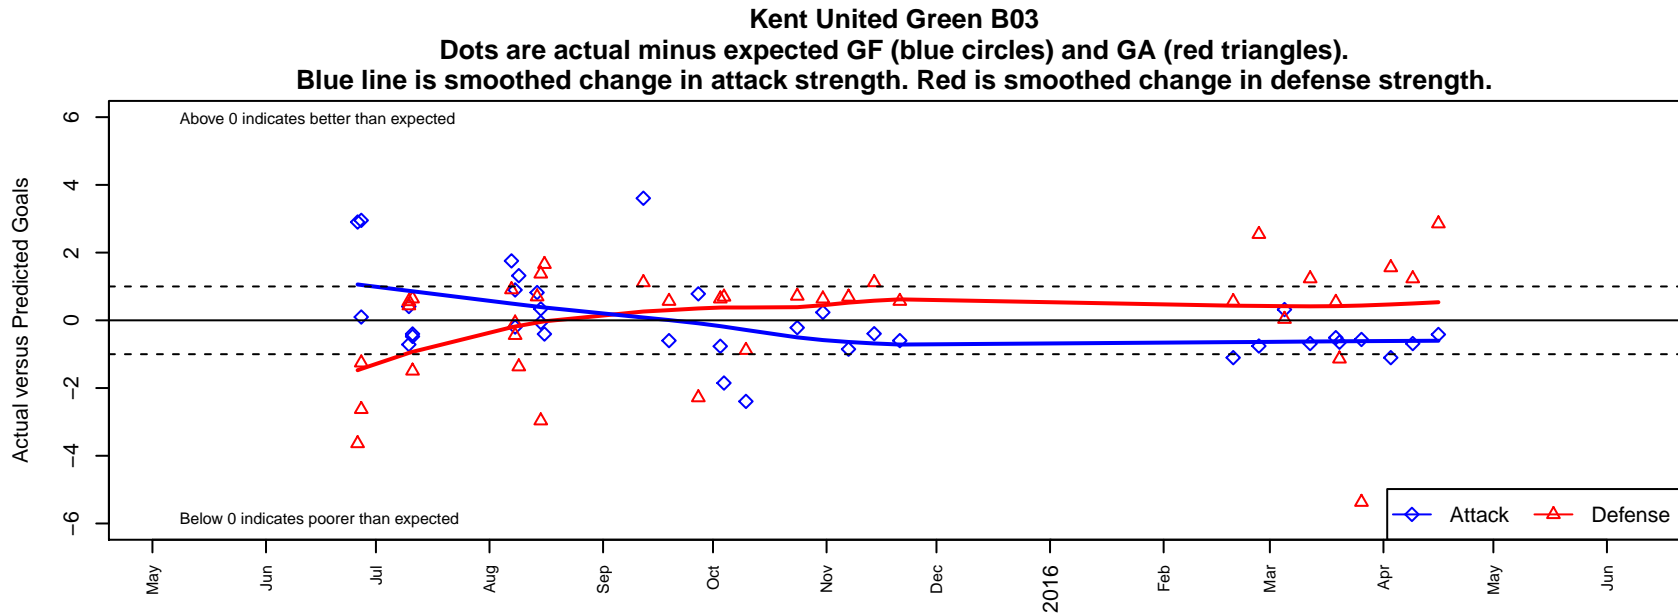

Kent United Green B03

Kent United
 Kent, WA
 B03 total strength=499
 attack=0.28 defense=0.44
 fall league = PSPL Classic 2 Green U12
 spr league = Spr NPSL Div 1 U12
 notes= Lopez 2015

alt names used:
 KU 03 Lopez
 Kent United B03 Lopez
 Kent United B03 Lopez
 Kent United B03 Green Lopez
 Kent United KU B03 Lopez
 KU B03 Lopez

**attack and defense variance (black dot)
relative to other teams
and top 10 in region**

**attack and defense rating
relative to others at age
and all opponents in last 13 months**

Performance relative to 13 month average