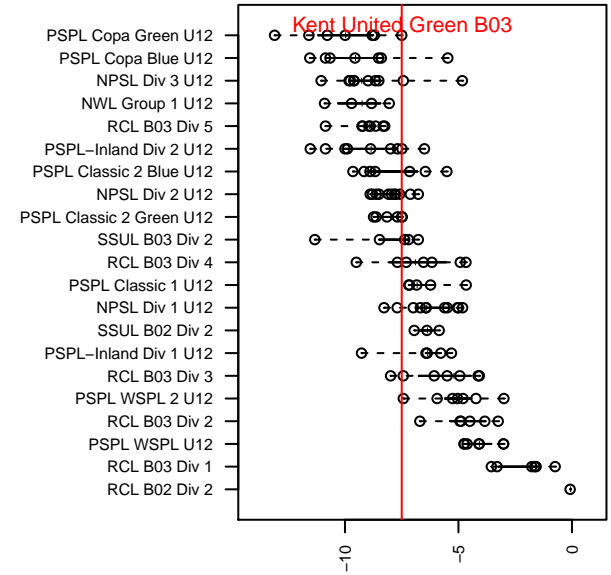

Kent United Green B03

Kent United
 Kent, WA
 B03 total strength=499
 attack=0.28 defense=0.44
 fall league = PSPL Classic 2 Green U12
 spr league = Spr NPSL Div 1 U12
 notes= Lopez 2015

alt names used:
 KU 03 Lopez
 Kent United B03 Lopez
 Kent United B03 Lopez
 Kent United B03 Green Lopez
 Kent United KU B03 Lopez
 KU B03 Lopez

**attack and defense variance (black dot)
relative to other teams
and top 10 in region**

**attack and defense rating
relative to others at age
and all opponents in last 13 months**

Performance relative to 13 month average